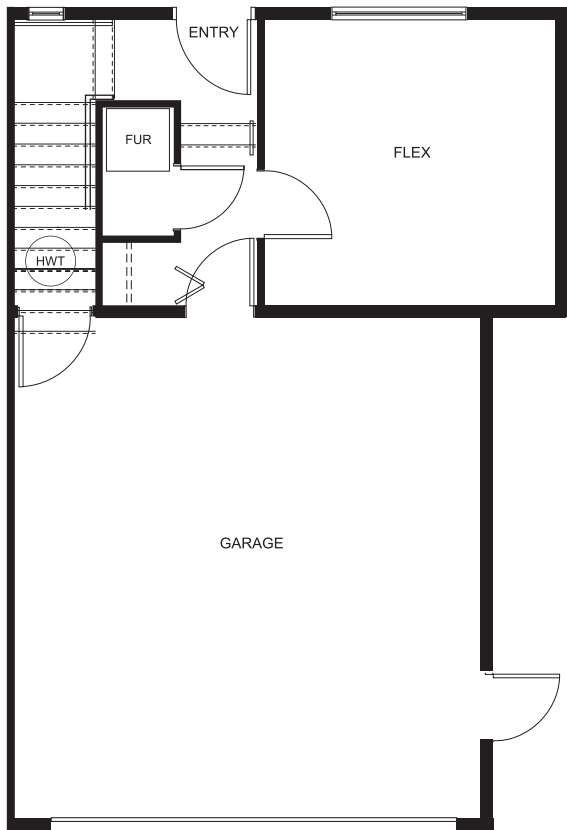

NOVA

A1A

3 BEDROOM + FLEX

UNIT: 6

1,814 SQ.FT.

LOWER

MAIN

UPPER