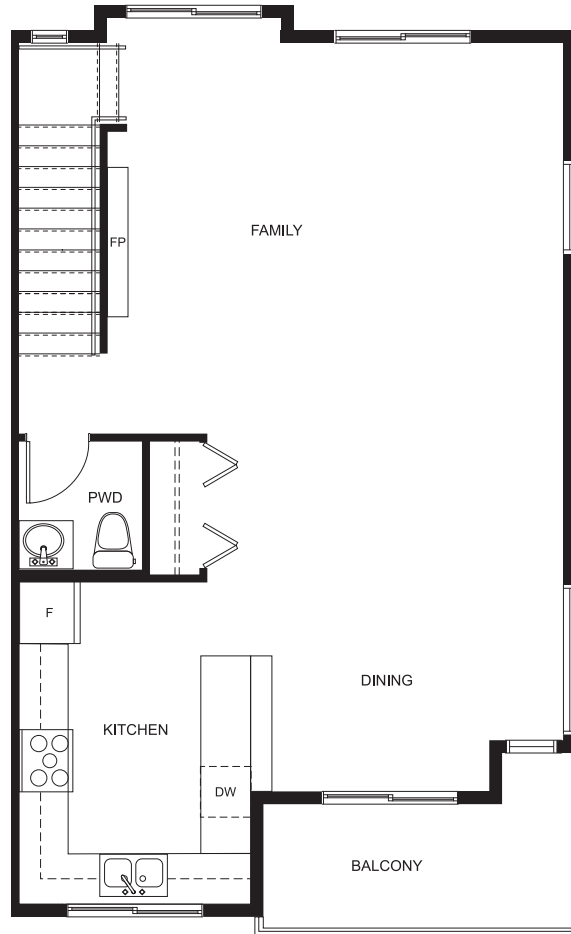

NOVA

A1A

3 BEDROOM + FLEX

UNIT: 6

1,814 SQ.FT.

LOWER

MAIN

UPPER