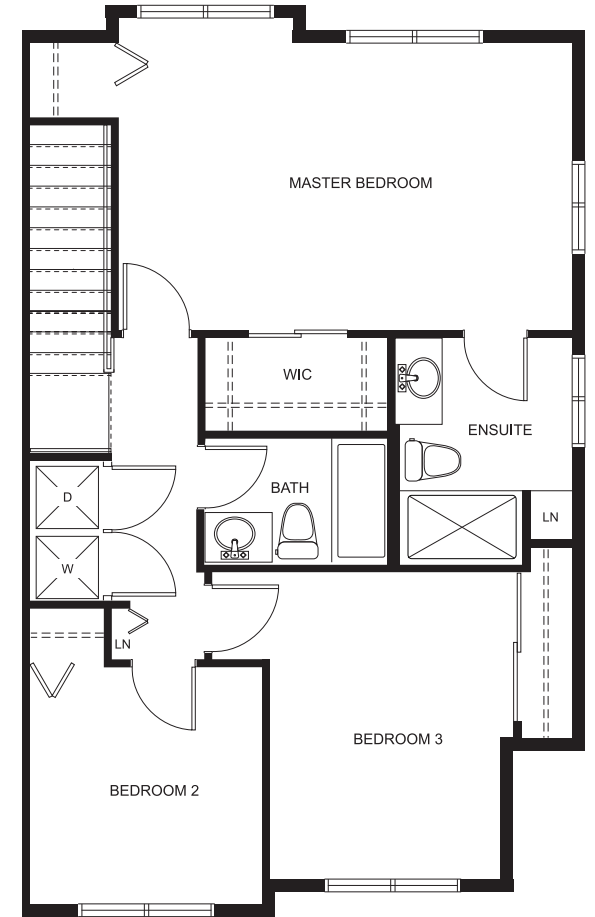

NOVA

A1A

3 BEDROOM + FLEX

UNIT: 6

1,814 SQ.FT.

LOWER

MAIN

UPPER