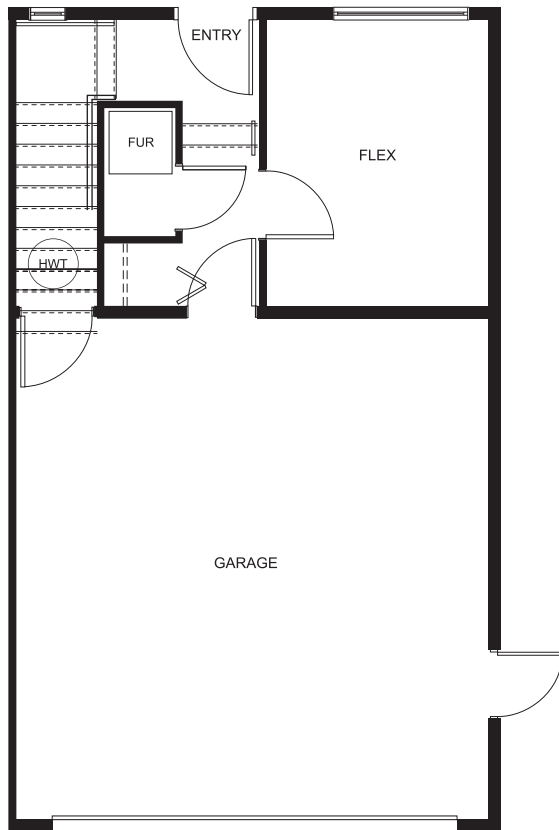

NOVA

A1B

3 BEDROOM + FLEX

UNIT: 12

1,632 SQ.FT.

LOWER

MAIN

UPPER