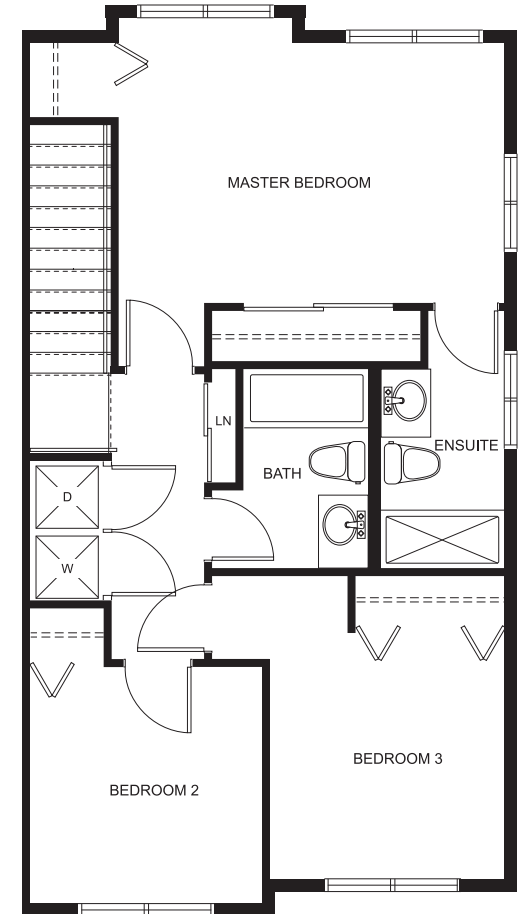

NOVA

A1B

3 BEDROOM + FLEX

UNIT: 12

1,632 SQ.FT.

LOWER

MAIN

UPPER