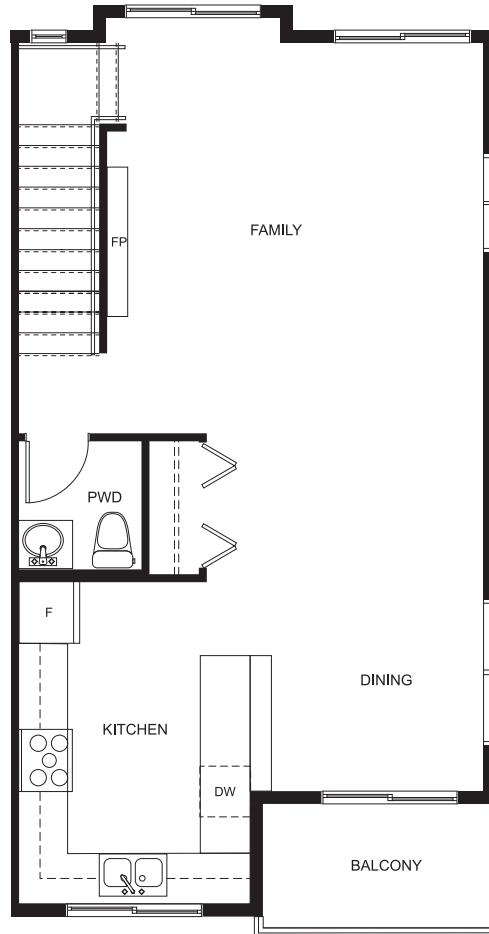

NOVA

A1B

3 BEDROOM + FLEX

UNIT: 12

1,632 SQ.FT.

LOWER

MAIN

UPPER