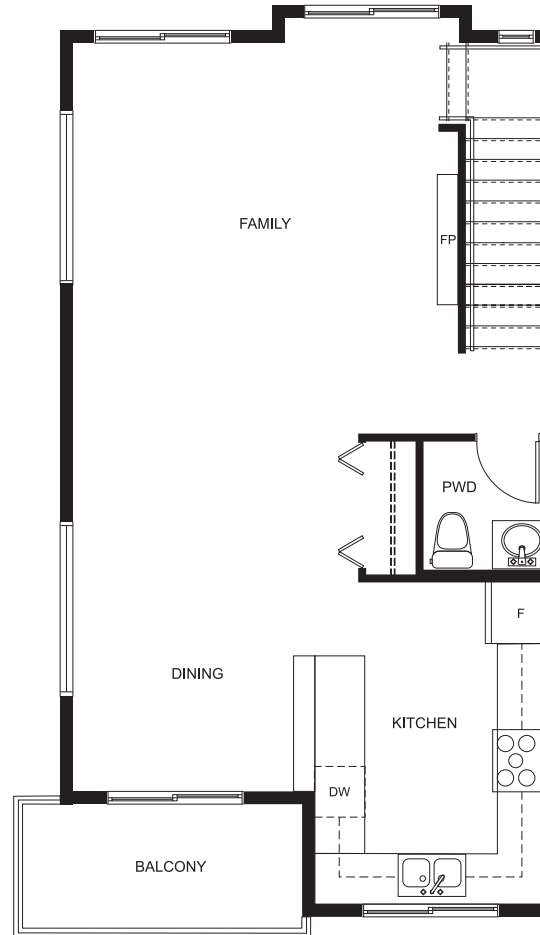

NOVA

A2

3 BEDROOM + FLEX

UNITS: 1, 7

1,632 - 1,654 SQ.FT.

LOWER

MAIN

UNIT 1 ONLY

UPPER