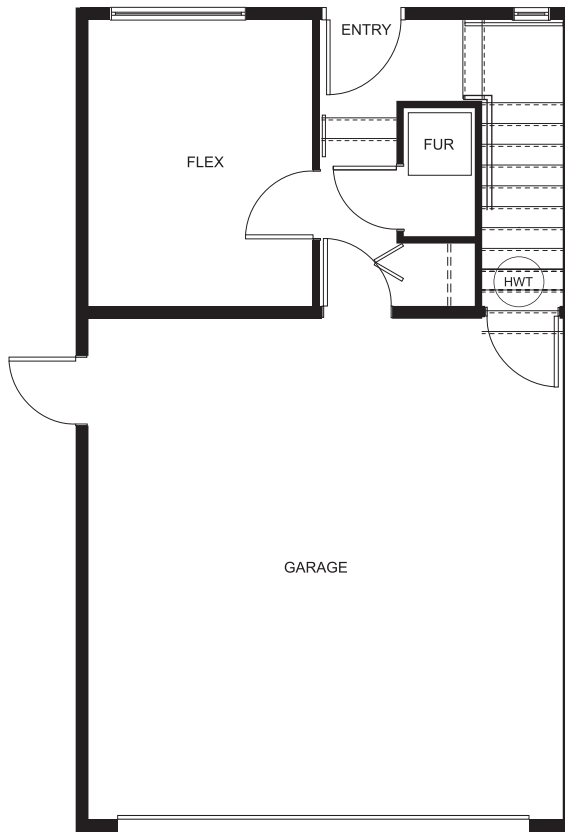

NOVA

A2

3 BEDROOM + FLEX

UNITS: 1, 7

1,632 - 1,654 SQ.FT.

LOWER

MAIN

UNIT 1 ONLY

UPPER