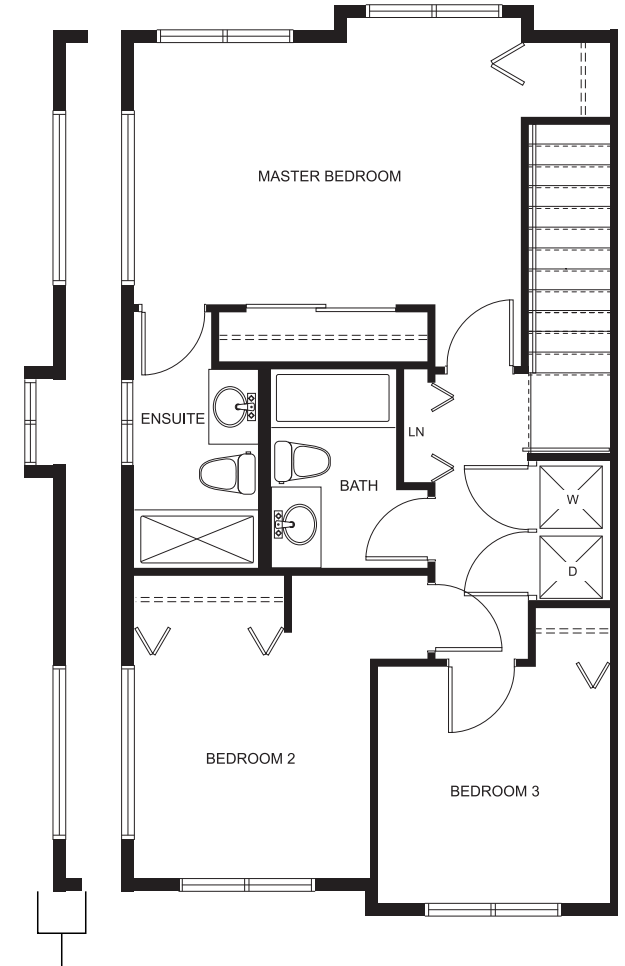

NOVA

A2

3 BEDROOM + FLEX

UNITS: 1, 7

1,632 - 1,654 SQ.FT.

LOWER

MAIN

UNIT 1 ONLY

UPPER