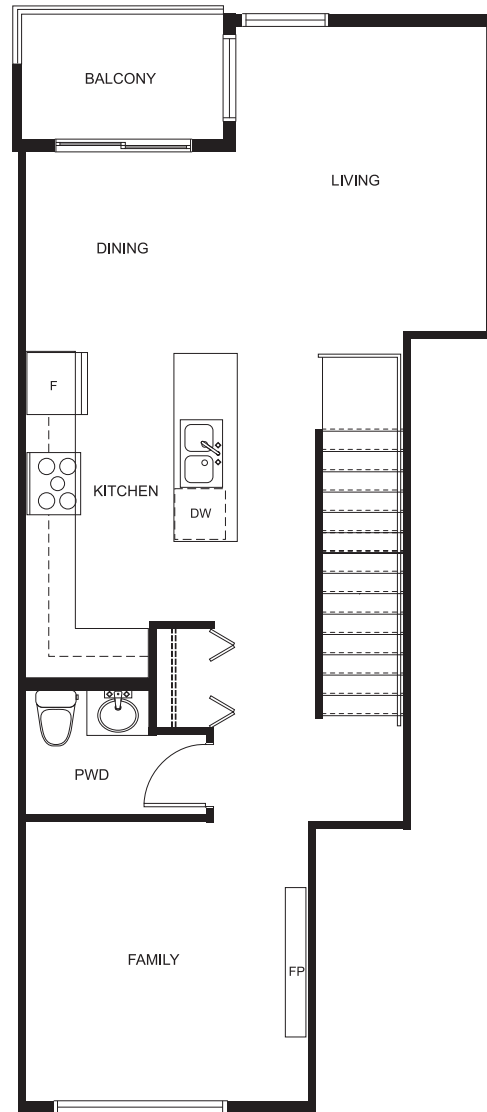

NOVA

B1

3 BEDROOM

UNITS: 75, 77, 81, 83

1,531 - 1,532 SQ.FT.

LOWER

MAIN

UPPER