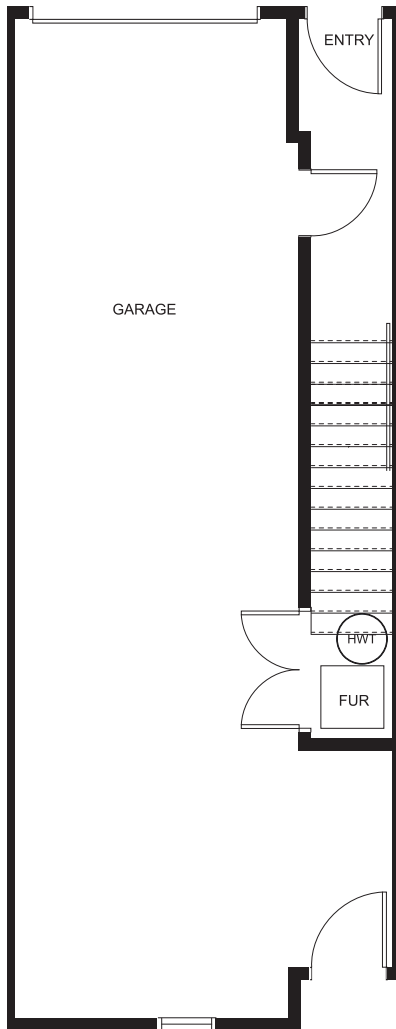

NOVA

B1

3 BEDROOM

UNITS: 75, 77, 81, 83

1,531 - 1,532 SQ.FT.

LOWER

MAIN

UPPER