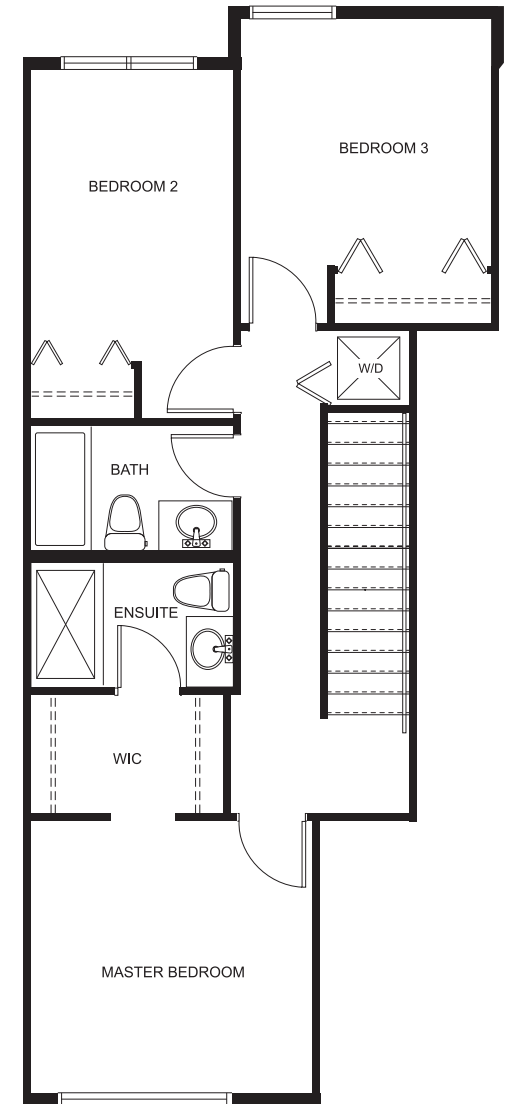

NOVA

B1

3 BEDROOM

UNITS: 75, 77, 81, 83

1,531 - 1,532 SQ.FT.

LOWER

MAIN

UPPER