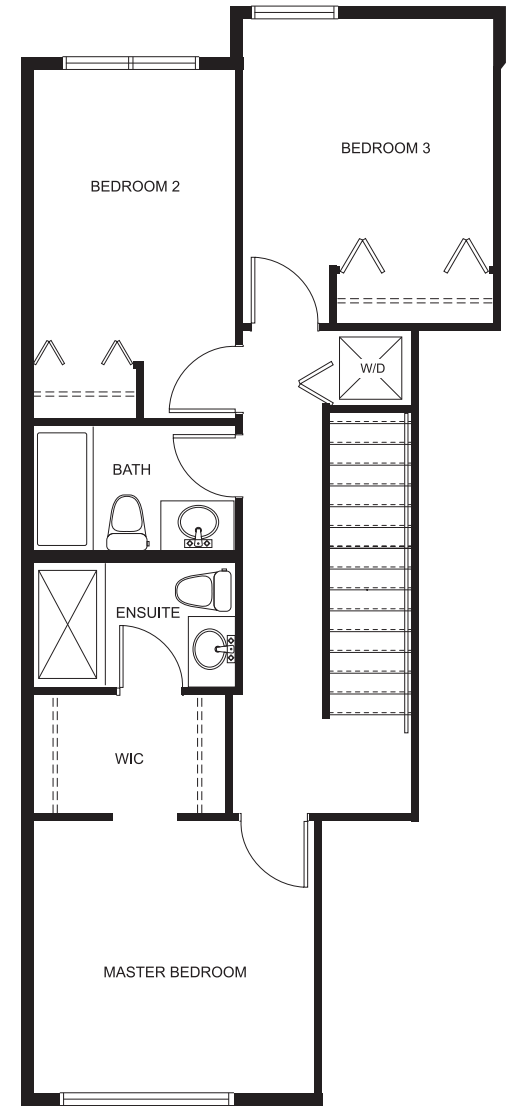

NOVA

B1A

3 BEDROOM

UNIT: 85

1,531 SQ.FT.

LOWER

MAIN

UPPER

In the continuing effort to improve our homes, the Developer reserves the right to modify plans and specifications without notice. All sizes are approximate. E.&O.E. Plan shown above is a typical layout, for accurate plan please consult with your sales associate.