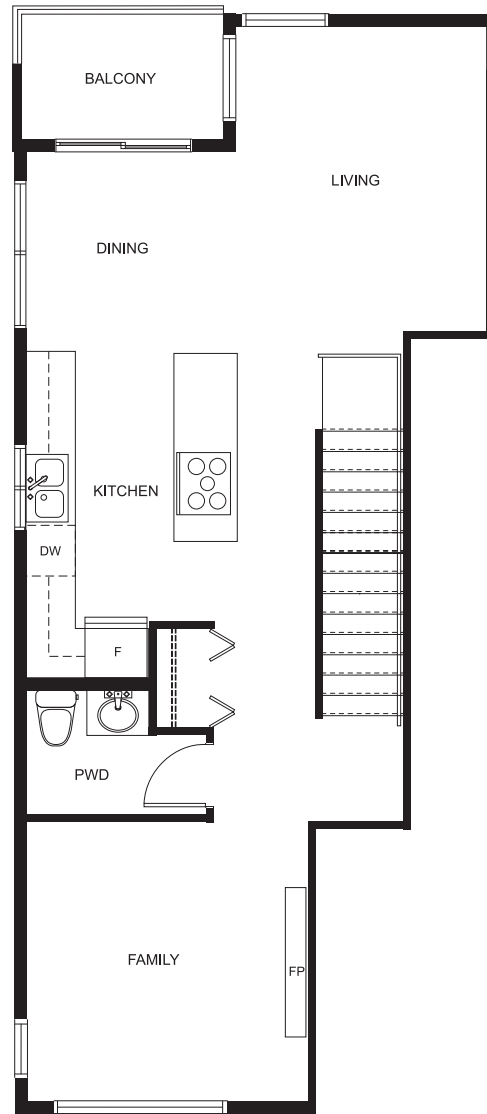

NOVA

B1A

3 BEDROOM

UNIT: 85

1,531 SQ.FT.

LOWER

MAIN

UPPER

In the continuing effort to improve our homes, the Developer reserves the right to modify plans and specifications without notice. All sizes are approximate. E.&O.E. Plan shown above is a typical layout, for accurate plan please consult with your sales associate.