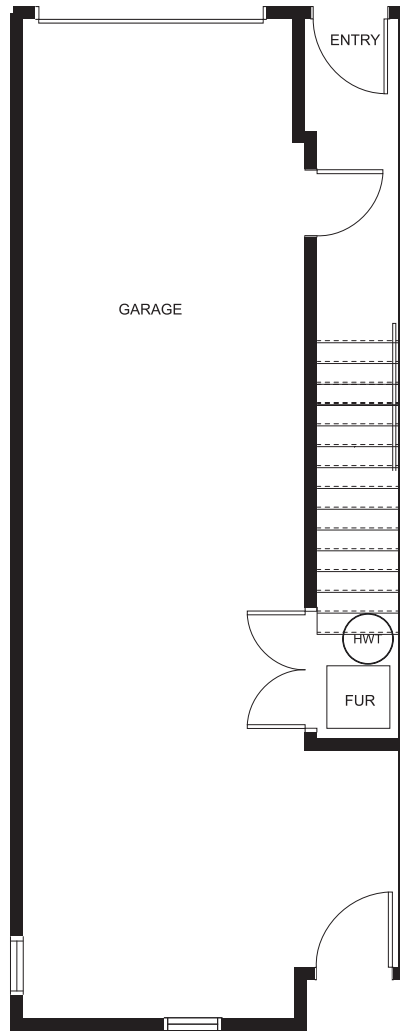

NOVA

B1A

3 BEDROOM

UNIT: 85

1,531 SQ.FT.

LOWER

MAIN

UPPER

In the continuing effort to improve our homes, the Developer reserves the right to modify plans and specifications without notice. All sizes are approximate. E.&O.E. Plan shown above is a typical layout, for accurate plan please consult with your sales associate.