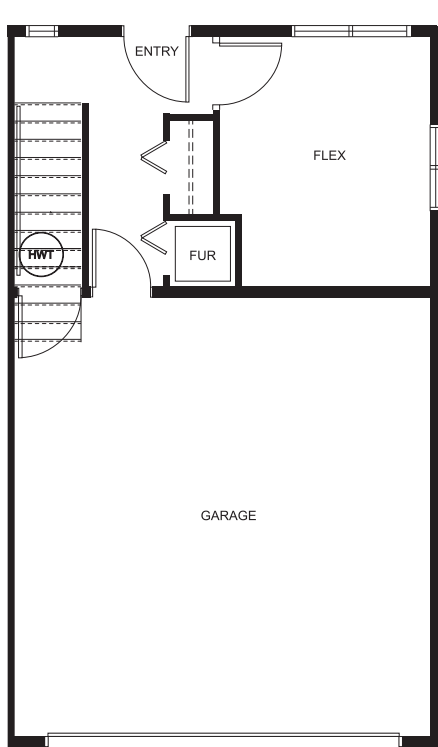

NOVA

C2

3 BEDROOM + FLEX

UNITS: 65, 73

1,683 - 1,720 SQ.FT.

LOWER

MAIN

UPPER

ROOF DECK