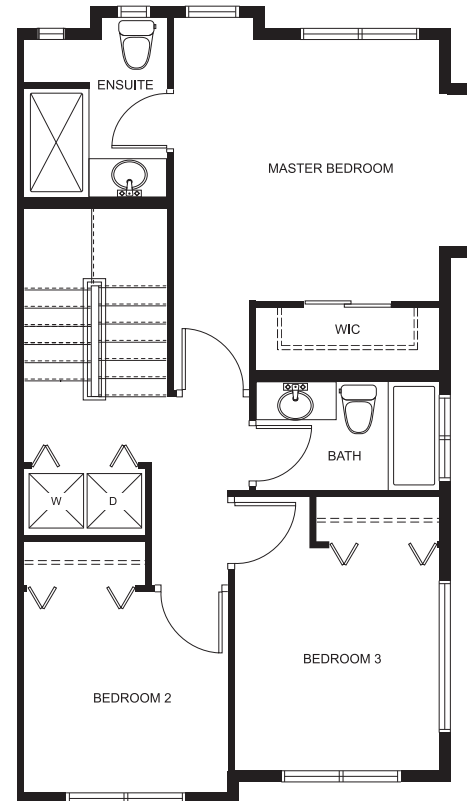

NOVA

C2

3 BEDROOM + FLEX

UNITS: 65, 73

1,683 - 1,720 SQ.FT.

LOWER

MAIN

UPPER

ROOF DECK