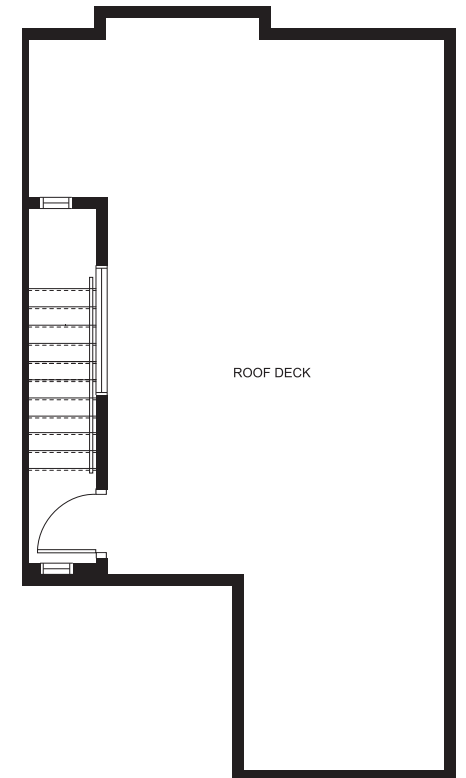

NOVA

C2

3 BEDROOM + FLEX

UNITS: 65, 73

1,683 - 1,720 SQ.FT.

LOWER

MAIN

UPPER

ROOF DECK