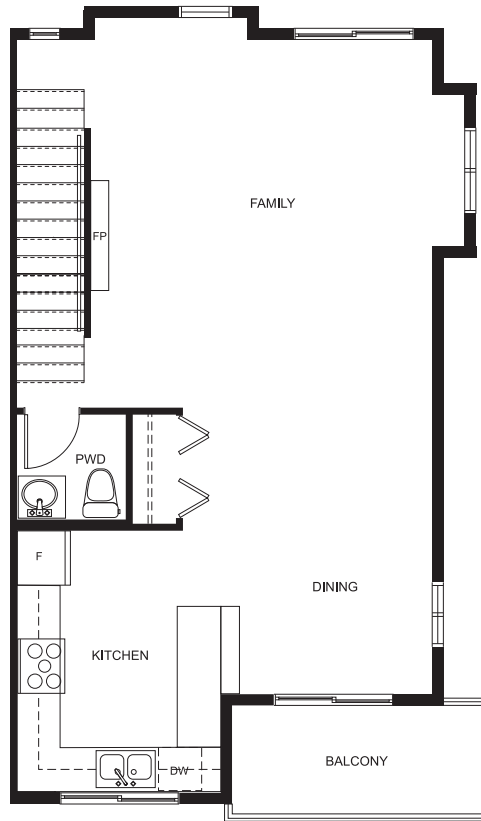

NOVA

C2

3 BEDROOM + FLEX

UNITS: 65, 73

1,683 - 1,720 SQ.FT.

LOWER

MAIN

UPPER

ROOF DECK